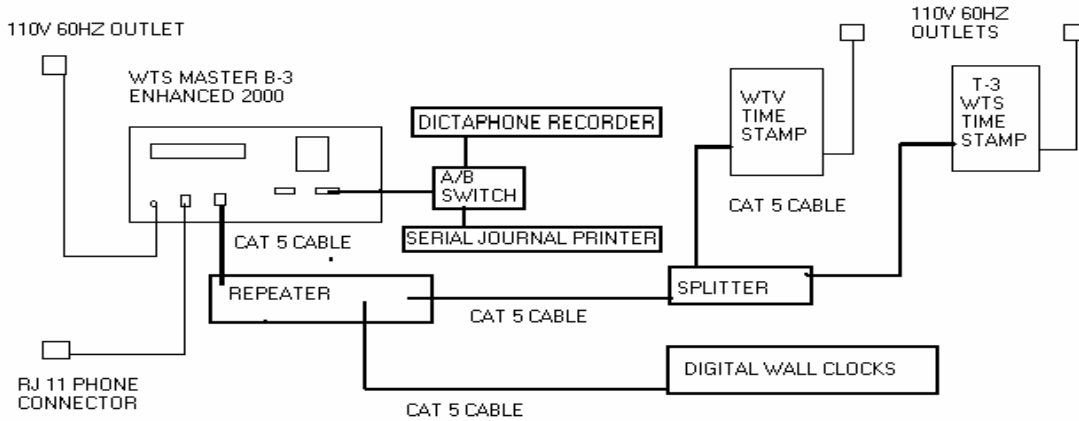

**SYSTEM SHOWN BELOW ILLUSTRATES ENHANCED B-3 MASTER
AND CURRENTLY AVAILABLE OPTIONS**

DIAGRAM OF WIDMER TIME OATS COMPLIANT MASTER ATOMIC CLOCK SYSTEM B-3 ENHANCED

WTV T-4U seconds dot matrix printer time stamp.
WTV for NASD Traders

The Enhanced B-3 Master allows both seconds machines and full minute time stamps to work off the same master circuit. Sample impressions of both models shown below.

1998-07-09 15:32:23

WTV sample imprints not to size