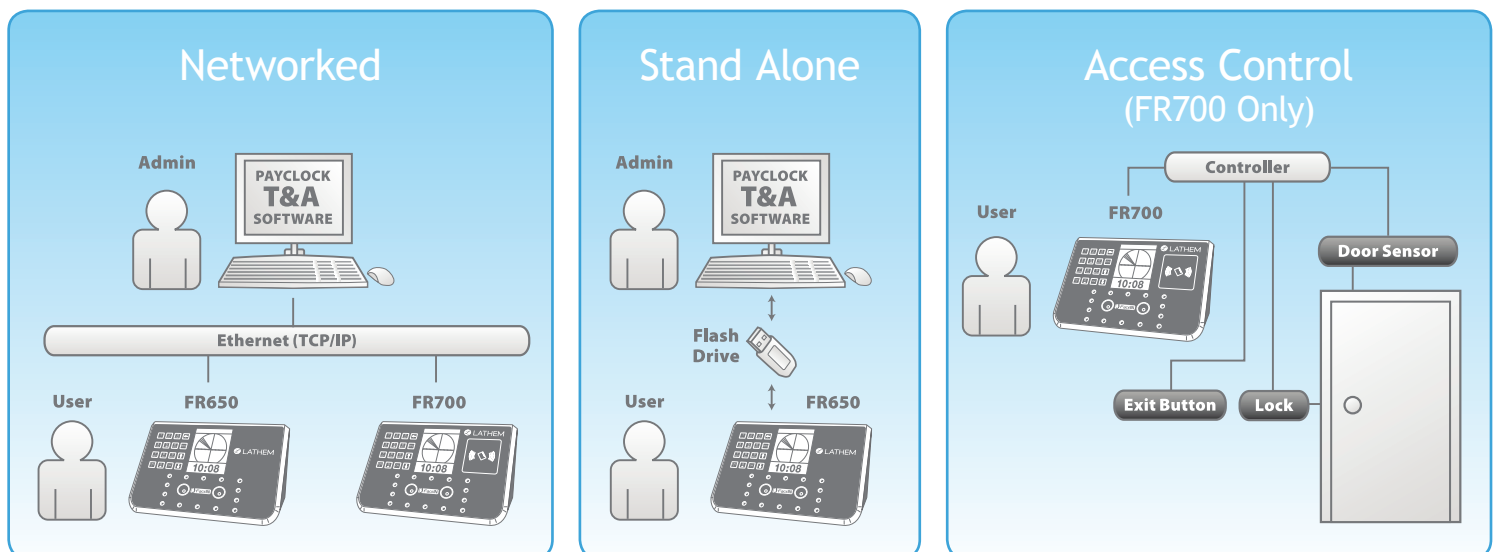

Versatile System Configuration