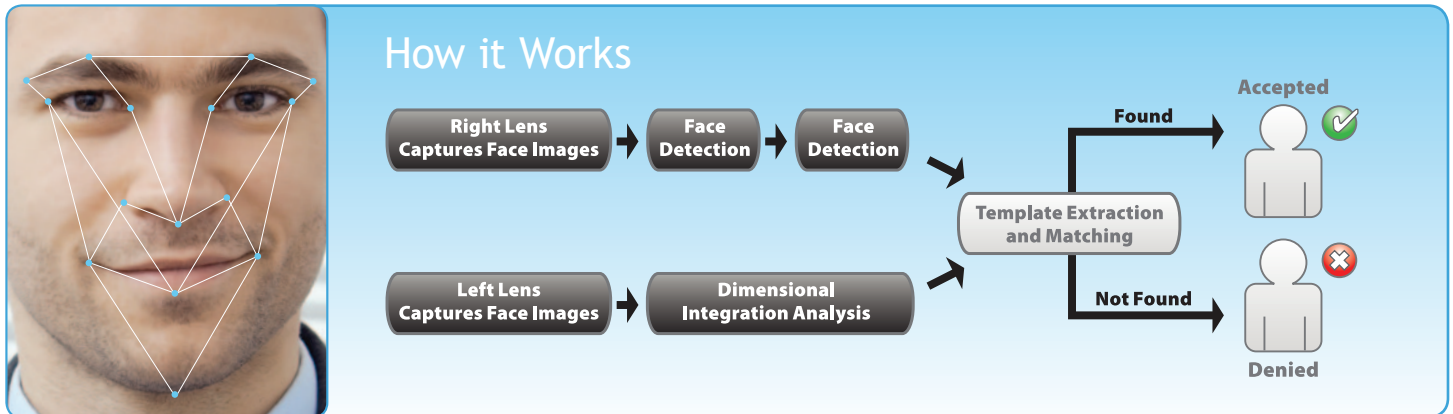

Model FR700: A Comprehensive Face Recognition System

* The Proximity Badge Reader and Access Control Relay are not available on the FR650.

Advanced Face Recognition

Precision Dual Camera System

The FaceIN System uses two infrared cameras that perform three dimensional facial analysis and identification. The dual camera system not only provides the fastest and most reliable verification, but it also ensures that it can't be fooled by 2D images or photographs. This precision 3D verification system is even accurate enough to differentiate between identical twins.

Powerful FaceIN System Features

- Uses fool proof face recognition technology to instantly identify employees
- Provides a touch-free hygienic alternative to fingerprint and hand readers
- Eliminates “buddy punching” and the need for cards and badges
- Uses a standard Ethernet connection to your existing computer network
- Includes powerful desktop software for editing, running reports and exporting to most popular payroll software including QuickBooks®
- Supports up to 500 users per device
- **The FR650** has a 50 base employee capacity.
- **The FR700** includes a built-in dry contact relay for optional physical access control, a proximity reader and a 100 base employee capacity.