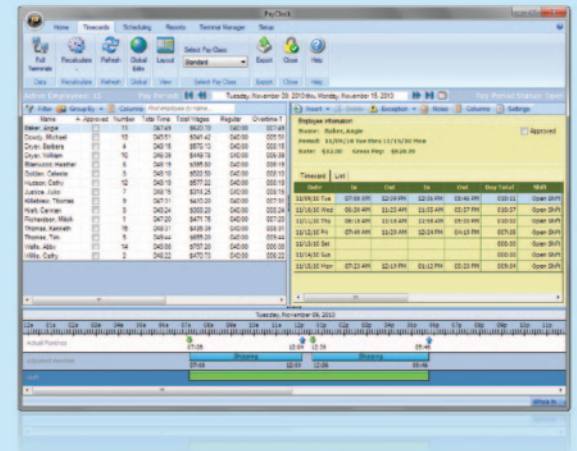

Versatile System Configuration

FaceIN Specifications

User Capacity	500 Users (250 User's with V5 software)
Record Capacity	150,000 Time Records
Imaging System	Infrared Dual Cameras
Verification Methods	Face, PIN & Face
Verification Speed	Less than 1 second
Keypad	4 x 4 Touch Sensitive (Capacitive) Keypad
Display	3.5 inch TFT color LCD, 65,000 colors, 320 x 240 resolution
Communications	Standard TCP/IP, USB Host
Power	12V DC, 1A Transformer: 100-240V 50/60 Hz 0.35A
Environment Light	0-5,000 Lux
Sensor Distance	1 – 2.5 feet
Operating Temperature	32°F – 104°F
Operating Humidity	20% – 80% RH Non-Condensing
Size	7.25"W x 5.25"H x 3.5"D
Weight	1.15 lb.
Installation Method	Wall Mount
Image Capacity	70,000 images

Time & Attendance Software

The FaceIN system includes powerful desktop software for editing punches, running reports and exporting payroll.

System Requirements:

- Processor: 1 GHz or higher
- Operating System: Microsoft Windows 7, Vista, XP SP2 or later, Server 2003 or 2008 (Standard or Enterprise Edition)
- Memory: 1 GB of RAM or higher
- Hard Disk Drive: Up to 450 MB free disk space; up to 1 GB if the .NET framework is not installed
- Display: 1024x768 or higher resolution
- CD-ROM Drive: Required
- Printer: Any printer compatible with Windows XP SP2 or later
- Network Interface: Network adaptor configured for TCP/IP connected to a switch on LAN network.
- Additional Software: Microsoft .Net 3.5 SP1 (included in the installer), Internet Explorer 7.0 or later