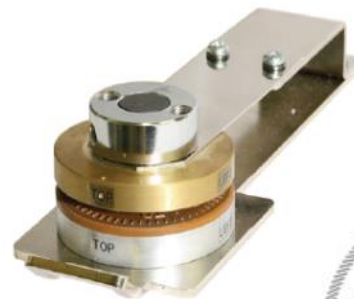

[Time Clock eShop.com](http://TimeClockeShop.com)

Custom Embosser Machines for
Document Security and Validation

Carpenter's Time Systems
Since 1962

P: 409.838.5391 TF: 888.838.5391